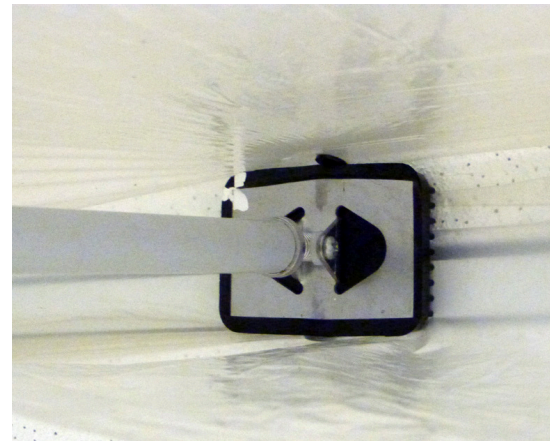

DUSTEX® Quick Props

The DUSTEX® temporary screening system can easily be installed in minutes by just one person without the need for using tape, nails or screws.

Made from aluminium, the quick props are both strong and lightweight, and can extend from 1.7 meters to 3 meters. With their swivel head and foot design the prop is able to be used in all types of floors and ceilings irrespective if level or not. The rubber non-stick contact points ensure stability and reduce the risk of damage or marking. The 4m polythene screening material is tough, reinforced, heavy duty, puncture and tear resistant and flame retardant.

This system is ideal for containing refurbishment works and preventing dust and fumes from migrating into adjacent "live environments".

Features & Benefits

- ✓ Quick and easy to install, no training needed; a 10m screen can be erected in less than 5 minutes.
- ✓ Create exactly the length, height and shape of screen required.
- ✓ Perfect for suspended ceilings, can also be used on angled or vaulted ceilings due to adjustable head.
- ✓ Rubber non-stick floor and ceiling contact points ensure stability and reduce risk of marking.
- ✓ Gives a professional appearance to any project.
- ✓ Easily stored and transported in hard wearing Zipwall® carry bag.

Available to
purchase only.
Kit contains 6
quick props and
25m polyethene
sheeting.

[Request Price](#)

DUSTEX®

DUSTEX® Quick Props

Prospect House
Unit 5
Click Industrial Estate
Aylesford
Kent
ME20 7NY

T. +44 (0) 844 324 0601
F. +44 (0) 844 324 0602
E. info@rvtgroup.co.uk